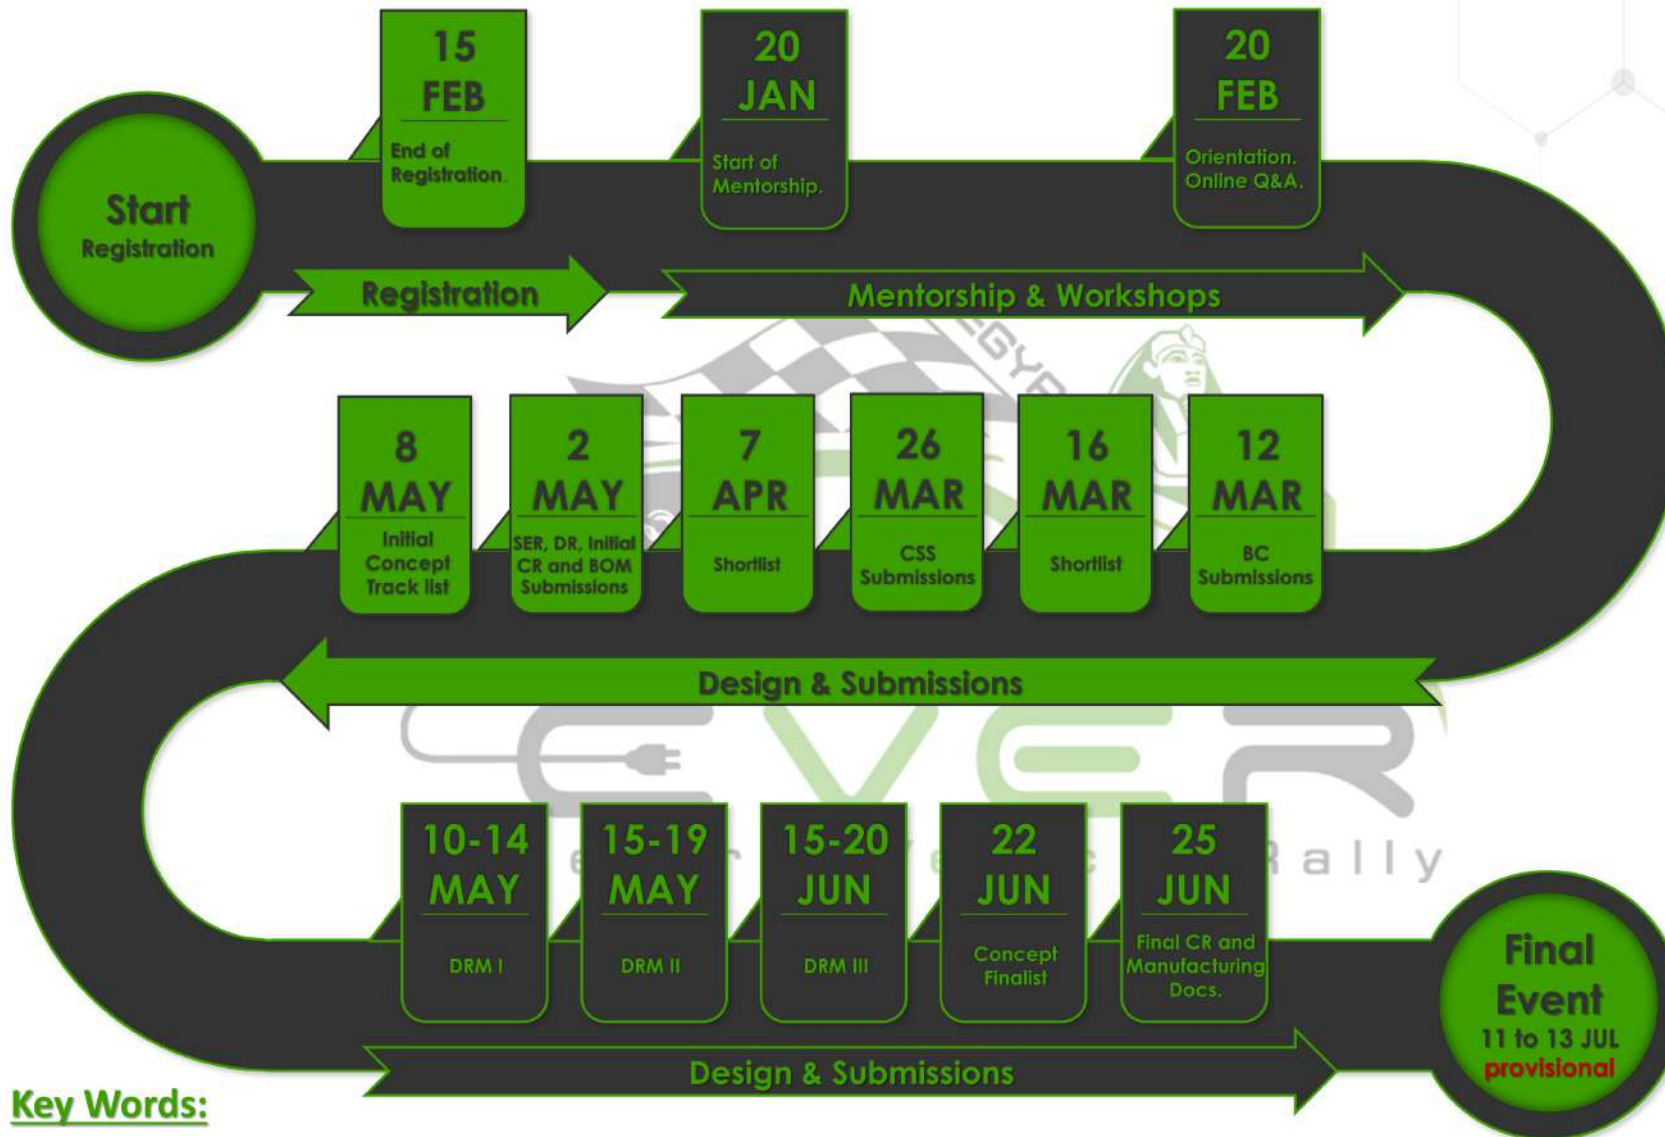

EVER V CONCEPT TRACK _ INTERNATIONAL TEAMS

#EVER FIFTH GENERATION

Owned By

Organized By

Key Words:

BC: Business Case.

DRM: Design Review Meeting.

SER: Structural Equivalency Report.

DR: Design Report.

CR: Cost Report.

BOM: Bill Of Material.

CSS: Concept Specification Sheet

EVER V CONCEPT TRACK _ NATIONAL TEAMS

#EVER FIFTH GENERATION

Owned By

Organized By

Key Words:

BC: Business Case.

DRM: Design Review Meeting.

SER: Structural Equivalency Report.

DR: Design Report.

CR: Cost Report.

BOM: Bill Of Material.

CSS: Concept Specification Sheet