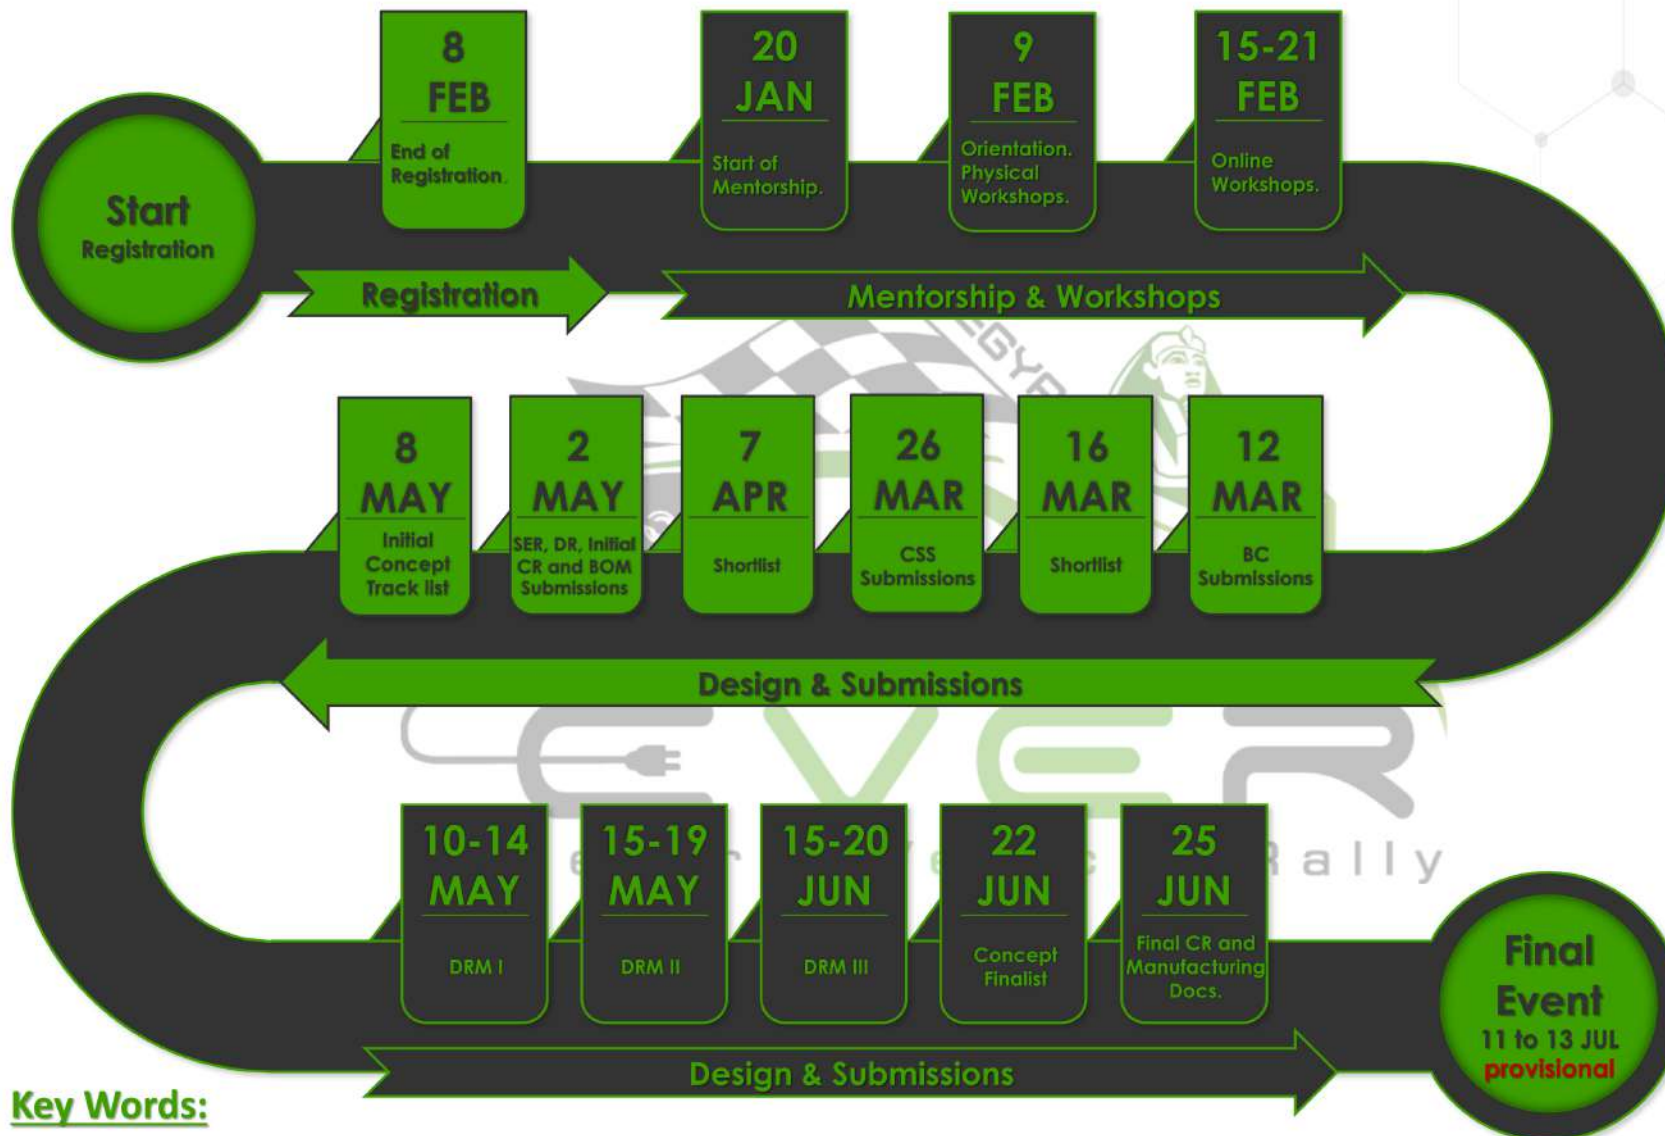

EVER V CONCEPT TRACK _ INTERNATIONAL TEAMS

#EVER FIFTH GENERATION

Owned By

Organized By

Key Words:

BC: Business Case.

DRM: Design Review Meeting.

SER: Structural Equivalency Report.

DR: Design Report.

CR: Cost Report.

BOM: Bill Of Material.

CSS: Concept Specification Sheet

EVER V CONCEPT TRACK _ NATIONAL TEAMS

#EVER FIFTH GENERATION

Owned By

Organized By

Key Words:

BC: Business Case.

DRM: Design Review Meeting.

SER: Structural Equivalency Report.

DR: Design Report.

CR: Cost Report.

BOM: Bill Of Material.

CSS: Concept Specification Sheet